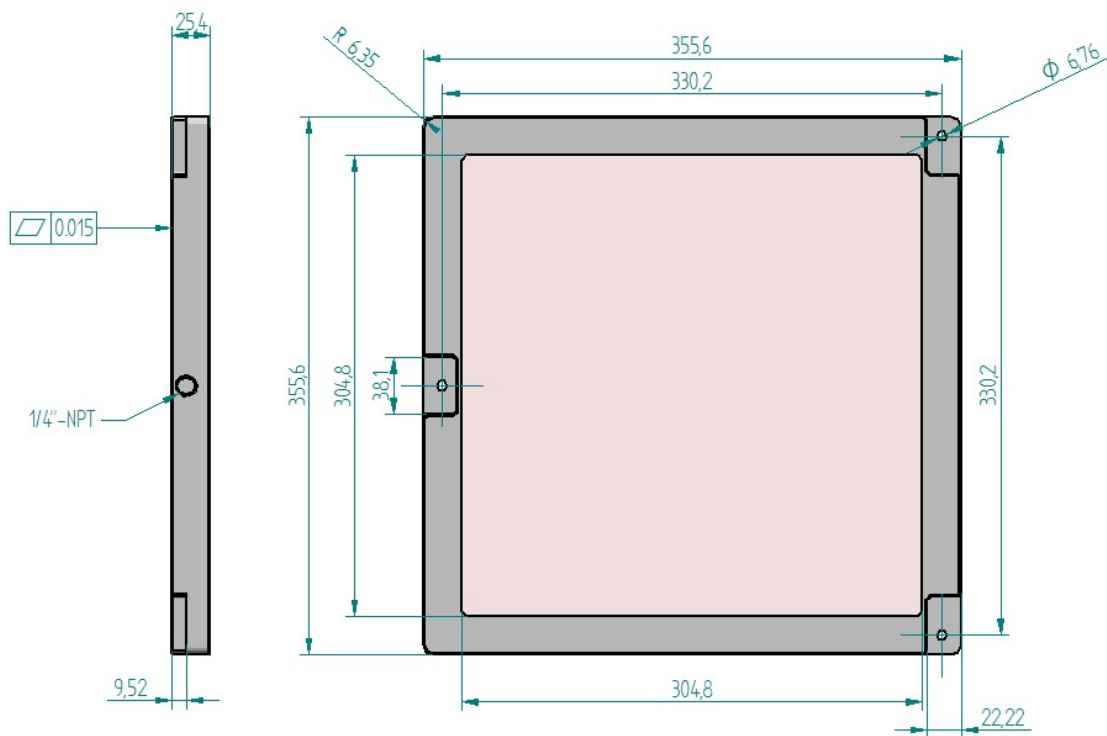

Standard Semixicon 4 Inch Square Porous Ceramic Vacuum Chuck Table

Standard Semixicon 4 Inch Round Porous Ceramic Vacuum Chuck Table

Standard Semixicon 6 Inch Square Porous Ceramic Vacuum Chuck Table

Standard Semixicon 6 Inch Round Porous Ceramic Vacuum Chuck Table

Standard Semixicon 8 Inch Round Porous Ceramic Vacuum Chuck Table

Standard Semixicon 8 Inch Square Porous Ceramic Vacuum Chuck Table

Standard Semixicon 12 Inch Round Porous Ceramic Vacuum Chuck Table

Standard Semixicon 12 Inch Square Porous Ceramic Vacuum Chuck Table

Standard Semixon 14 Inch Square Porous Ceramic Vacuum Chuck Table

Standard Semixon 400X400mm Square Porous Ceramic Vacuum Chuck Table