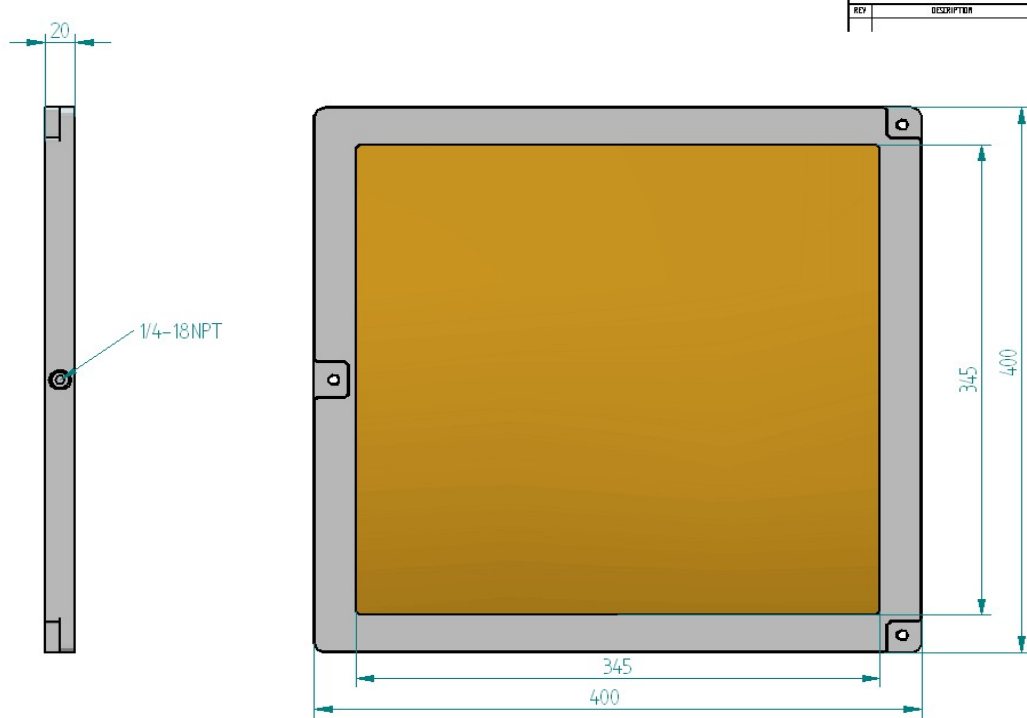

Standard Semixicon 4 Inch Square Porous Ceramic Vacuum Chuck Table

Standard Semixicon 4 Inch Round Porous Ceramic Vacuum Chuck Table

Standard Semixicon 6 Inch Square Porous Ceramic Vacuum Chuck Table

Standard Semixicon 6 Inch Round Porous Ceramic Vacuum Chuck Table

Standard Semixicon 8 Inch Round Porous Ceramic Vacuum Chuck Table

Standard Semixicon 8 Inch Square Porous Ceramic Vacuum Chuck Table

Standard Semixicon 12 Inch Round Porous Ceramic Vacuum Chuck Table

Standard Semixicon 12 Inch Square Porous Ceramic Vacuum Chuck Table

Standard Semixon 14 Inch Square Porous Ceramic Vacuum Chuck Table

Standard Semixon 400X400mm Square Porous Ceramic Vacuum Chuck Table