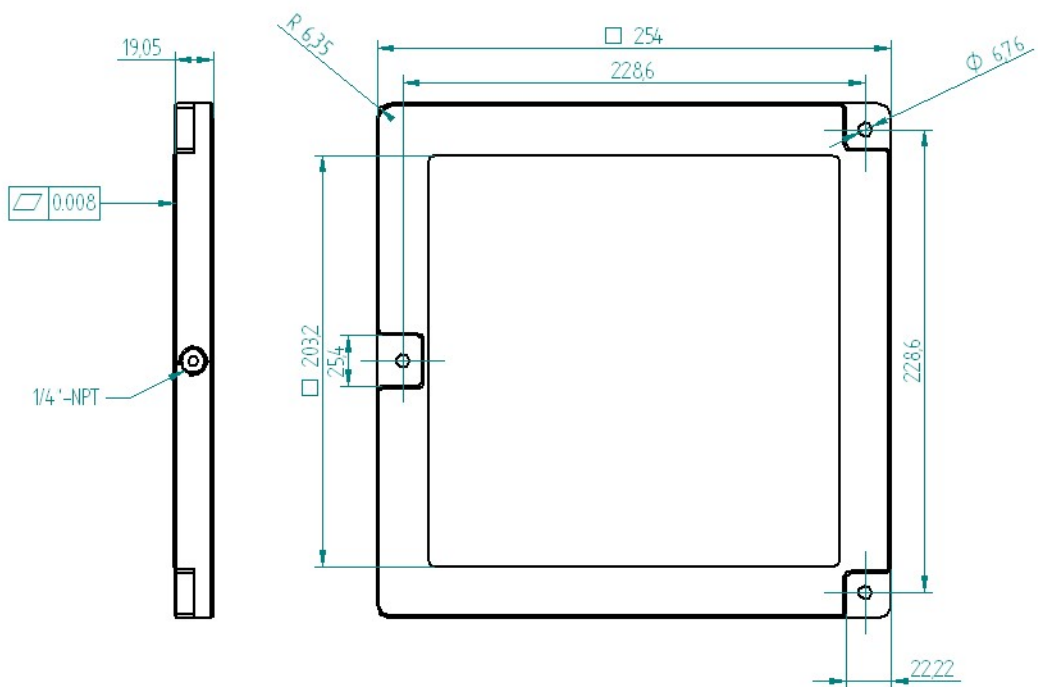

Standard Semixicon 4 Inch Square Porous Ceramic Vacuum Chuck Table

Standard Semixicon 4 Inch Round Porous Ceramic Vacuum Chuck Table

Standard Semixicon 6 Inch Square Porous Ceramic Vacuum Chuck Table

Standard Semixicon 6 Inch Round Porous Ceramic Vacuum Chuck Table

Standard Semixicon 8 Inch Round Porous Ceramic Vacuum Chuck Table

Standard Semixicon 8 Inch Square Porous Ceramic Vacuum Chuck Table

Standard Semixicon 12 Inch Round Porous Ceramic Vacuum Chuck Table

Standard Semixicon 12 Inch Square Porous Ceramic Vacuum Chuck Table

Standard Semixon 14 Inch Square Porous Ceramic Vacuum Chuck Table

Standard Semixon 400X400mm Square Porous Ceramic Vacuum Chuck Table