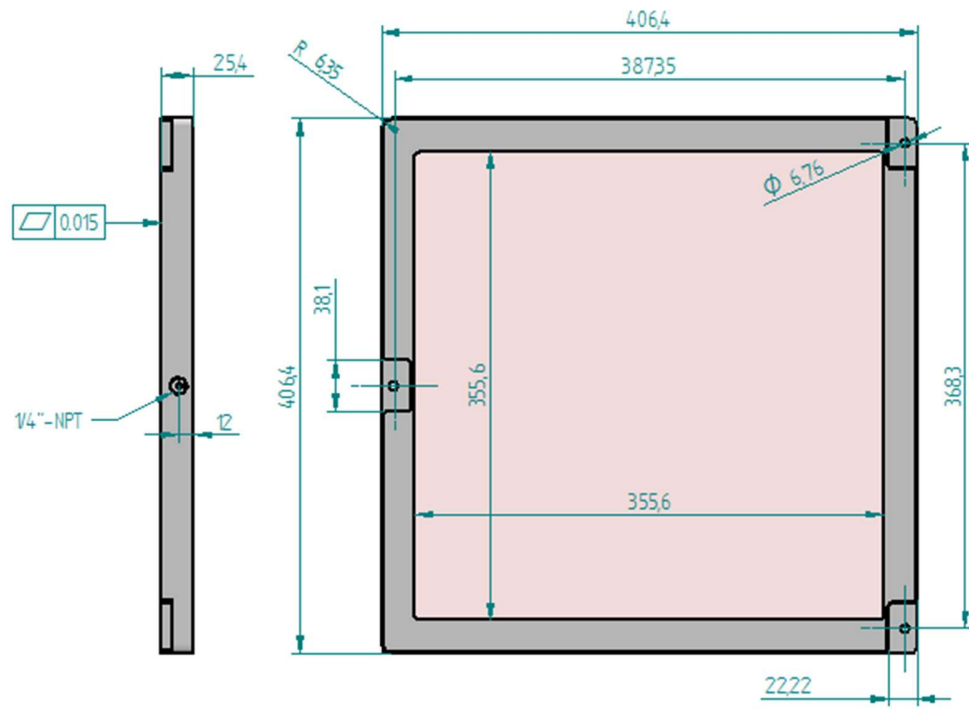

Standard Semixicon 4 Inch Square Porous Ceramic Vacuum Chuck Table

Standard Semixicon 4 Inch Round Porous Ceramic Vacuum Chuck Table

Standard Semixicon 6 Inch Square Porous Ceramic Vacuum Chuck Table

Standard Semixicon 6 Inch Round Porous Ceramic Vacuum Chuck Table

Standard Semixicon 8 Inch Round Porous Ceramic Vacuum Chuck Table

Standard Semixicon 8 Inch Square Porous Ceramic Vacuum Chuck Table

Standard Semixicon 12 Inch Round Porous Ceramic Vacuum Chuck Table

Standard Semixicon 12 Inch Square Porous Ceramic Vacuum Chuck Table

Standard Semixon 14 Inch Square Porous Ceramic Vacuum Chuck Table

Standard Semixon 400X400mm Square Porous Ceramic Vacuum Chuck Table