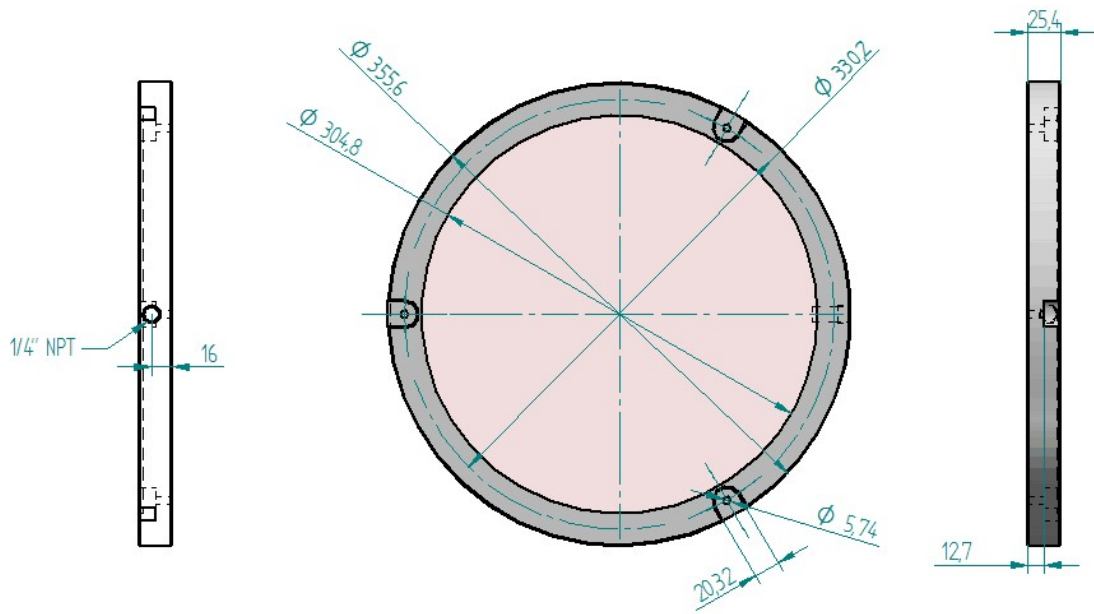

Standard Semixicon 4 Inch Square Porous Ceramic Vacuum Chuck Table

Standard Semixicon 4 Inch Round Porous Ceramic Vacuum Chuck Table

Standard Semixicon 6 Inch Square Porous Ceramic Vacuum Chuck Table

Standard Semixicon 6 Inch Round Porous Ceramic Vacuum Chuck Table

Standard Semixicon 8 Inch Round Porous Ceramic Vacuum Chuck Table

Standard Semixicon 8 Inch Square Porous Ceramic Vacuum Chuck Table

Standard Semixicon 12 Inch Round Porous Ceramic Vacuum Chuck Table

Standard Semixicon 12 Inch Square Porous Ceramic Vacuum Chuck Table

Standard Semixon 14 Inch Square Porous Ceramic Vacuum Chuck Table

Standard Semixon 400X400mm Square Porous Ceramic Vacuum Chuck Table