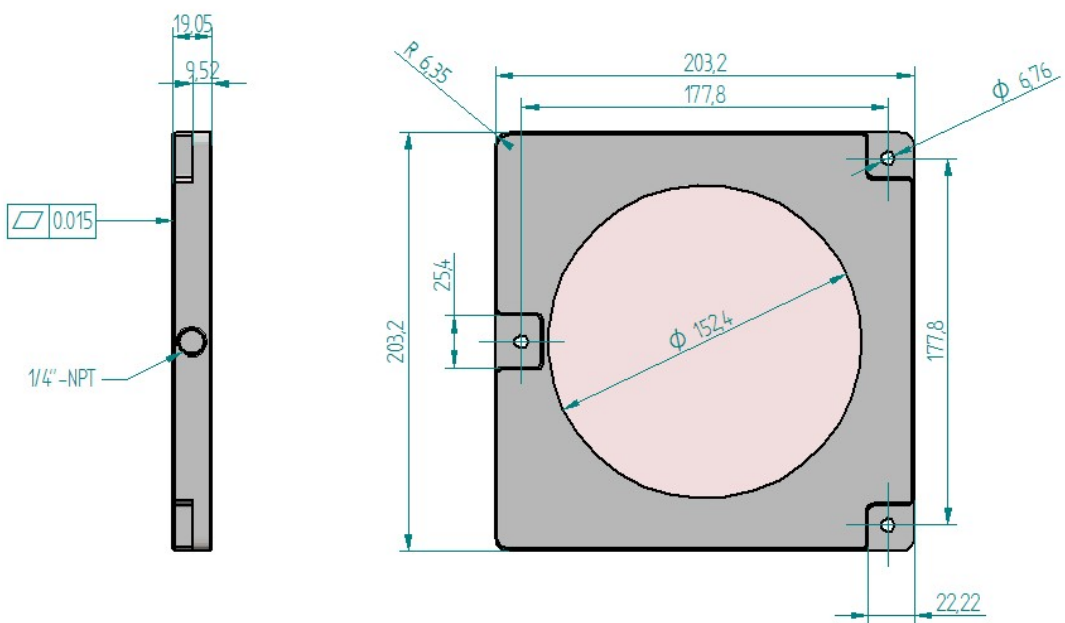

Standard Semixicon 4 Inch Square Porous Ceramic Vacuum Chuck Table

Standard Semixicon 4 Inch Round Porous Ceramic Vacuum Chuck Table

Standard Semixicon 6 Inch Square Porous Ceramic Vacuum Chuck Table

Standard Semixicon 6 Inch Round Porous Ceramic Vacuum Chuck Table

Standard Semixicon 8 Inch Round Porous Ceramic Vacuum Chuck Table

Standard Semixicon 8 Inch Square Porous Ceramic Vacuum Chuck Table

Standard Semixicon 12 Inch Round Porous Ceramic Vacuum Chuck Table

Standard Semixicon 12 Inch Square Porous Ceramic Vacuum Chuck Table

Standard Semixon 14 Inch Square Porous Ceramic Vacuum Chuck Table

Standard Semixon 400X400mm Square Porous Ceramic Vacuum Chuck Table