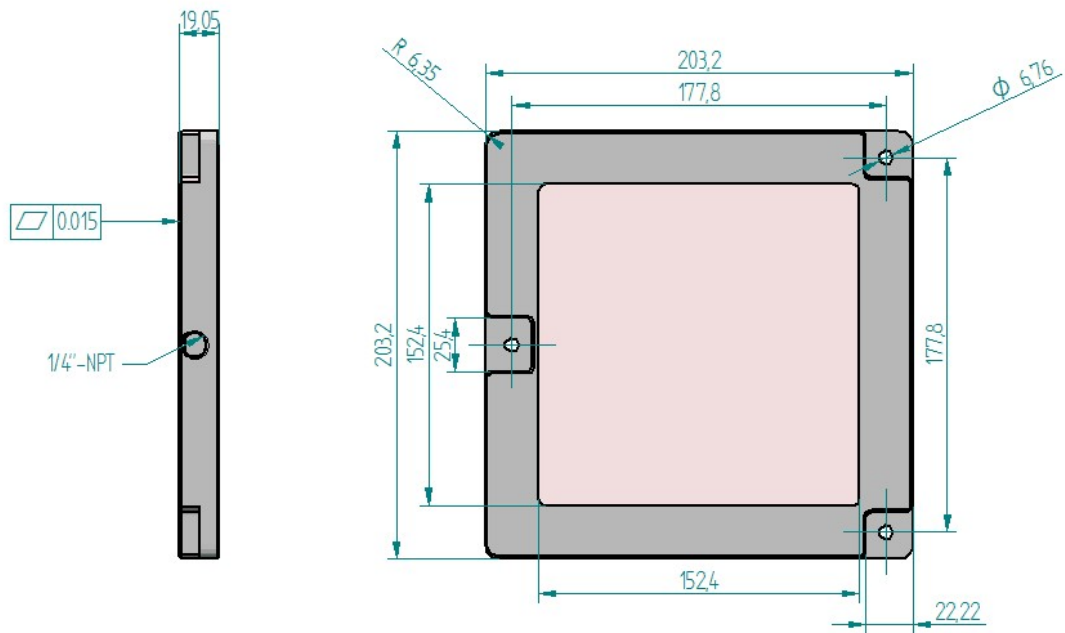

Standard Semixicon 4 Inch Square Porous Ceramic Vacuum Chuck Table

Standard Semixicon 4 Inch Round Porous Ceramic Vacuum Chuck Table

Standard Semixicon 6 Inch Square Porous Ceramic Vacuum Chuck Table

Standard Semixicon 6 Inch Round Porous Ceramic Vacuum Chuck Table

Standard Semixicon 8 Inch Round Porous Ceramic Vacuum Chuck Table

Standard Semixicon 8 Inch Square Porous Ceramic Vacuum Chuck Table

Standard Semixicon 12 Inch Round Porous Ceramic Vacuum Chuck Table

Standard Semixicon 12 Inch Square Porous Ceramic Vacuum Chuck Table

Standard Semixon 14 Inch Square Porous Ceramic Vacuum Chuck Table

Standard Semixon 400X400mm Square Porous Ceramic Vacuum Chuck Table