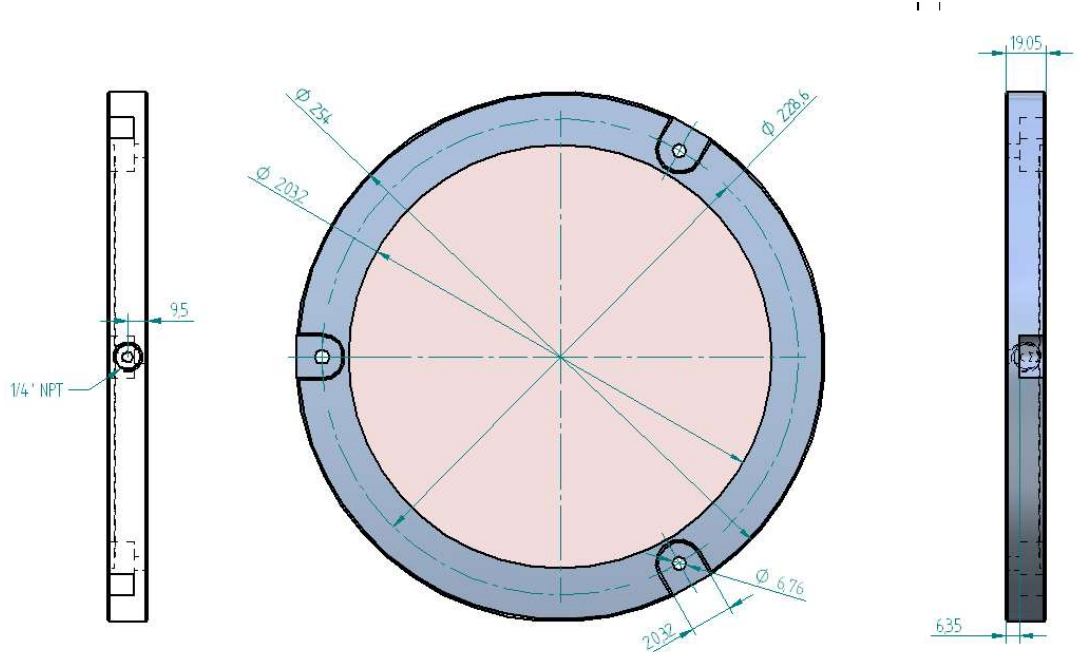

Standard Semixicon 4 Inch Square Porous Ceramic Vacuum Chuck Table

Standard Semixicon 4 Inch Round Porous Ceramic Vacuum Chuck Table

Standard Semixicon 6 Inch Square Porous Ceramic Vacuum Chuck Table

Standard Semixicon 6 Inch Round Porous Ceramic Vacuum Chuck Table

Standard Semixicon 8 Inch Round Porous Ceramic Vacuum Chuck Table

Standard Semixicon 8 Inch Square Porous Ceramic Vacuum Chuck Table

Standard Semixicon 12 Inch Round Porous Ceramic Vacuum Chuck Table

Standard Semixicon 12 Inch Square Porous Ceramic Vacuum Chuck Table

Standard Semixon 14 Inch Square Porous Ceramic Vacuum Chuck Table

Standard Semixon 400X400mm Square Porous Ceramic Vacuum Chuck Table